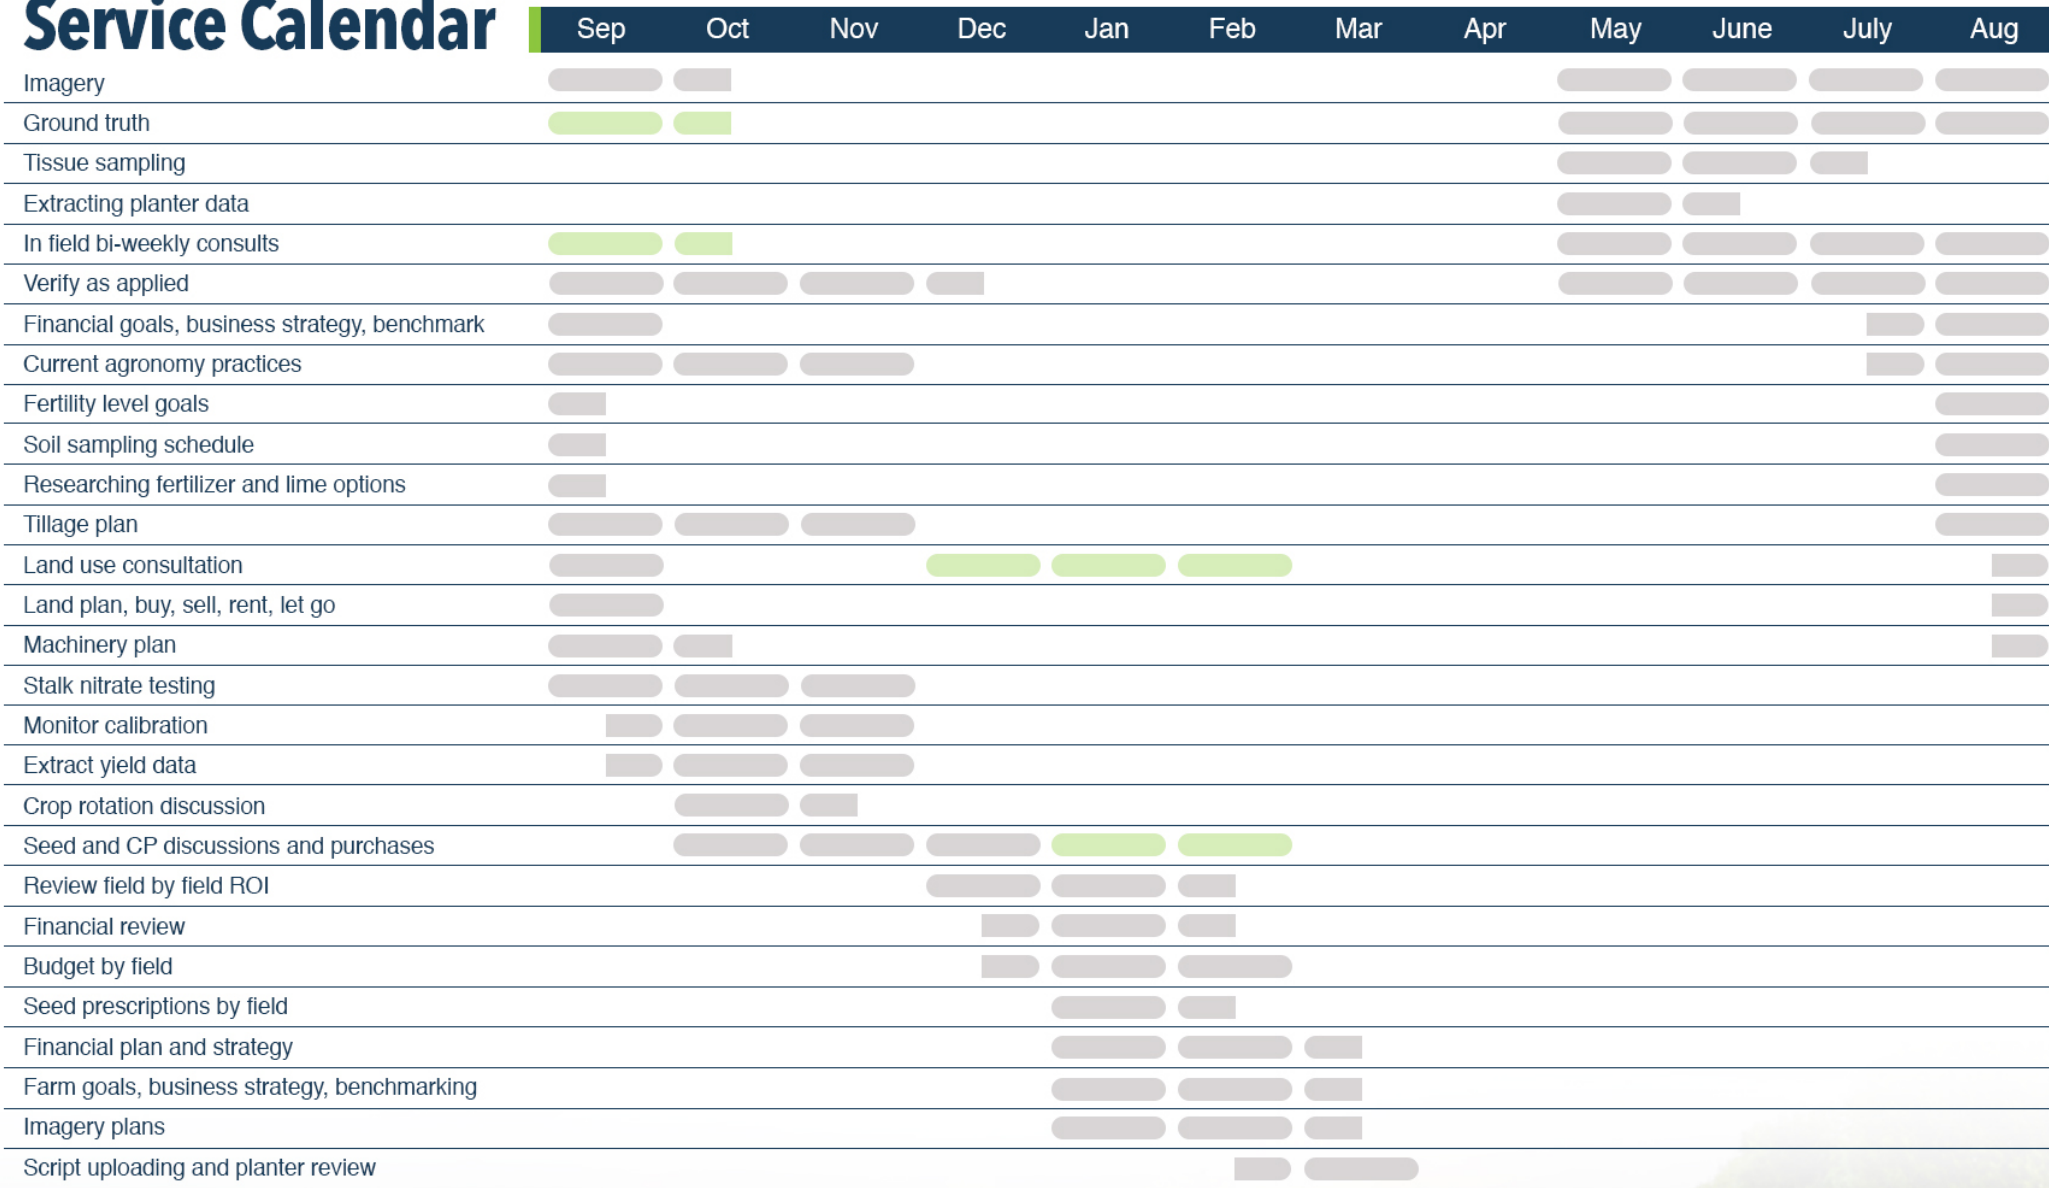

Service Calendar

Normal period

Extended period

Please note advisory services can begin in any month, this chart is a seasonal illustration.